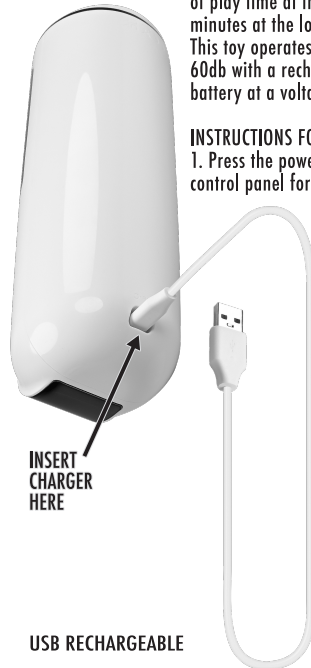

<http://www.genderx.com/>

GENDER X

Product Specifications:

Material: Silicone, ABS, & TPE

Battery: 1800mAh

Voltage: 3.6V

Number of Vibrations:

7 thrusting, 7 vibrating

User time: 45 - 70 Minutes

Sound Level: ≤60db

CHARGING INSTRUCTIONS

It is recommended to charge before first use. To charge, connect the USB plug into a power source and the DC charger into the port at the back of the toy's control panel. The indicator light will flash while device is charging and stay constant when toy is fully charged.

Charges will take about 3 hours to complete. Charge lasts for 45 minutes of play time at the highest speed and 70 minutes at the lowest speed.

This toy operates at a sound level of less than 60db with a rechargeable 1800mAh lithium battery at a voltage of 3.6V.

INSTRUCTIONS FOR USE

1. Press the power button at the bottom of the control panel for 3 seconds to turn toy on. The button will light up and toy will begin in standby mode.
2. Once toy is powered on and in standby, press the middle vibration button to activate vibration in the sleeve. Click again to cycle through 7 vibration speeds and patterns, then back to standby.
3. Press the top thrusting button to activate thrusting in the sleeve. Click again to cycle through 7 thrusting speeds and patterns, then back to standby.
4. To turn toy off, press bottom power button for 3 seconds.