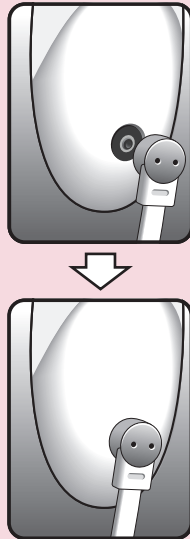

POWER

Elora comes complete with USB charger. Simply connect the USB wire to the magnetic charging port located at the bottom. Elora takes approximately 1.5 hours to fully charge. Once charged, Elora will last for 1 hour of play. Elora's advanced Lithium Ion rechargeable batteries are easy to maintain. For maximum battery life, simply top them up with a partial charge after each use.

LIGHT INDICATOR

When Elora is charging properly, a white light will blink on the (+) button. When Elora is fully charged, the light indicator will glow steady and Elora is ready for use.

FUNCTIONS

POWER: To turn on Elora, hold (+) button for 3 seconds. To turn off hold the (-) for 3 seconds.

MODE: Elora has 10 vibration functions. To increase speed press the (+) button (1, 2, 3, 4, 5) To decrease speed press (-) To select a pattern press (+) (6,7,8,9,10)

CARE AND CLEANING

Wash with warm water and gentle soap before and after each use. Elora is 100% pure silicone which is nonporous and hypoallergenic.

INDICADOR DE LUZ

Cuando Elora se esté cargando correctamente, una luz blanca parpadeará en el botón (+). Cuando Elora esté completamente cargada, el indicador de luz se iluminará de manera constante y Elora estará lista para usarse.