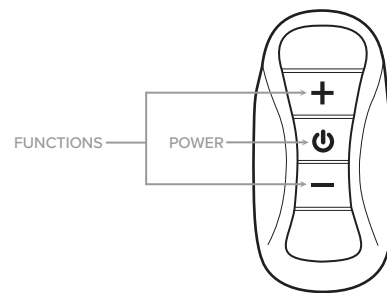

PLAY

- To use the remote, the vibe must be powered on and in standby mode.
- Press & hold the power button on the remote for 2 seconds to power on/off.
- Quick press the + or - buttons to cycle through speeds/functions.