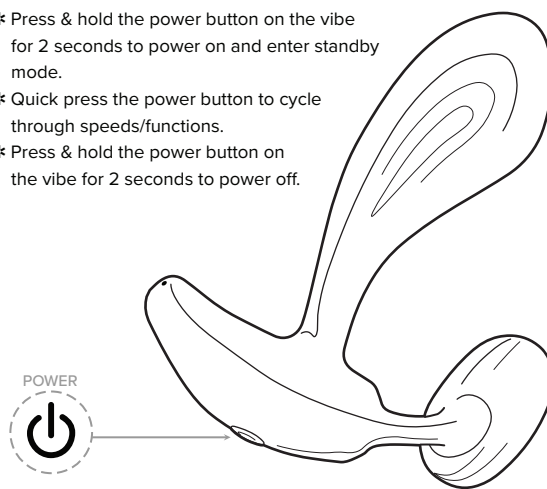

### ECHO INSERTABLE VIBE WITH REMOTE

## BACK

②

③

④

### PLAY

- \* Press & hold the power button on the vibe for 2 seconds to power on and enter standby mode.
- \* Quick press the power button to cycle through speeds/functions.
- \* Press & hold the power button on the vibe for 2 seconds to power off.