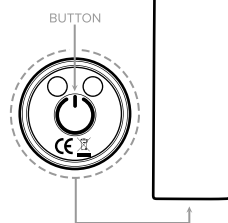

Product

Dimensions: 3.54 x 0.75 x 0.75 (in)

IPX Rating: IPX7

Battery: Lithium Ion

Charge Time: Do not exceed 120 minutes

Run Time: 60 minutes

Modes: 10

PLAY

- * Press & hold button on device for 2 seconds to power on/off.
- * Quick press to cycle through vibration modes.

CHARGE

- * The light will blink while the device is charging.
- * The light will become solid once the device is fully charged.