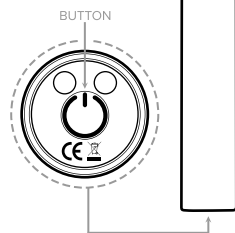

Product

Dimensions: 5.43 x 0.75 x 0.75 (in)

IPX Rating: IPX7

Battery: Lithium Ion

Charge Time: Do not exceed 120 minutes

Run Time: 60 minutes

Modes: 10

PLAY

- * Press & hold button on device for 2 seconds to power on/off.
- * Quick press to cycle through vibration modes.

CHARGE

- * The light will blink while the device is charging.
- * The light will become solid once the device is fully charged.