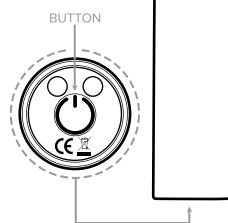

Product

Dimensions: 3.54 x 0.75 x 0.75 (in)

IPX Rating: IPX7

Battery: Lithium Ion

Charge Time: Do not exceed 120 minutes

Run Time: 60 minutes

Modes: 10

PLAY

- * Press & hold button on device for 2 seconds to power on/off.
- * Quick press to cycle through vibration modes.

CHARGE

- * The light will blink while the device is charging.
- * The light will become solid once the device is fully charged.