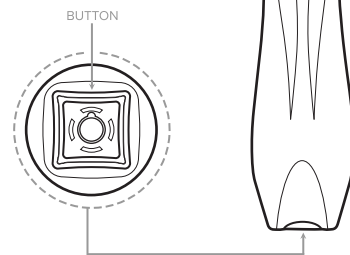

OBSESSIONS

ROMEO

For warranty information, latest products, and news visit us at:
nsnovelties.com

CARE

- Turn off device when not in use.
- Do not operate the device while charging.
- Please follow the charge times indicated in the device specifications.
- Wash after each use with liquid anti-bacterial soap and water.
- Pat dry with a cotton towel and allow to air dry completely.

Product Dimensions: 6.3 x 1.3 x 1.3 (in)

IPX Rating: IPX6

Battery: Lithium Polymer

Charge Time: Do not exceed 120 minutes

Run Time: 60 minutes

Modes: 10

PLAY

- Press & hold button on device for 2 seconds to power on/off.
- Quick press power button to cycle through modes.