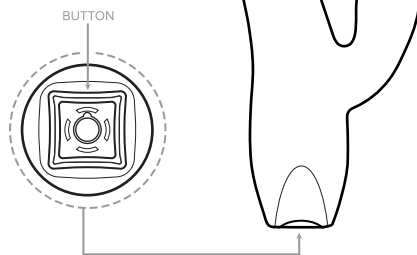

Product Dimensions: 6.34 x 1.34 x 2.56 (in)
IPX Rating: IPX6
Battery: Lithium Polymer
Charge Time: Do not exceed 120 minutes
Run Time: 60 minutes
Modes: 10

PLAY

- * Press & hold button on device for 2 seconds to power on/off.
- * Quick press power button to cycle through modes.