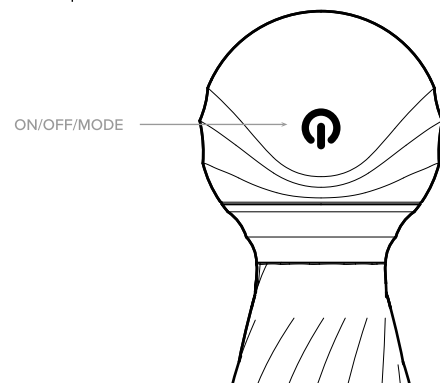

Sugar Pop

TWIST BENDABLE VIBE

For warranty information, latest products, and news visit us at:
nsnovelties.com

CARE

- Turn off device when not in use.
- Do not operate the device while charging.
- Please follow the charge times indicated in the device specifications.
- Wash after each use with liquid anti-bacterial soap and water.
- Pat dry with soft, cotton towel and allow to air dry completely.

Product Dimensions: 6.3 x 1.38 x 1.38 (in)
IPX Rating: IPX7
Battery: Lithium Ion
Charge Time: Do not exceed 90 minutes
Run Time: 50 minutes
Modes: 7

PLAY

- Press & hold button for 2 seconds to enter standby mode.
- Quick press button to cycle through vibration modes.
- Hold button for 2 seconds to power off.