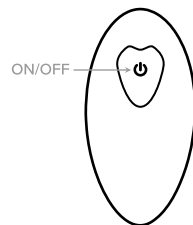

**Product Dimensions:** Vibe: 7.95 x 1.42 x 1.38 (in),  
Remote: 2.8 x 1.42 x 0.94 (in)

**IPX Rating:** Vibe: IPX7, Remote: IPX5

**Battery:** Plug: Lithium Ion,  
Remote: Lithium Ion

**Charge Time:** Vibe: 60 minutes, Remote: 45 minutes

### PLAY

- \* Press & hold button on bullet for 2 seconds to power on/off.
- \* Quick press button to cycle through modes.