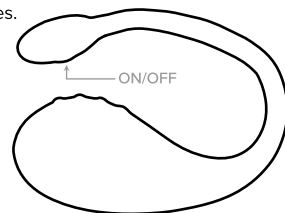

PLAYING WITH REMOTE

- To use the remote the bullet must be powered on.
- Quick press the button on the remote to cycle through modes.