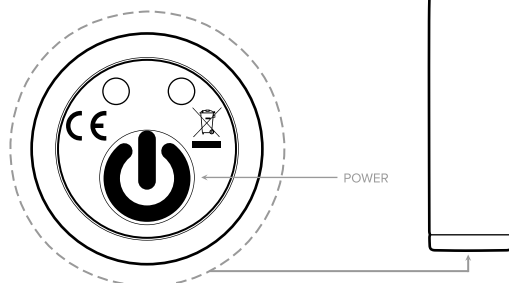

Product Dimensions: 6.73 x 1.1 x 1.1 (in)
IPX Rating: IPX7
Battery: Lithium Ion
Charge Time: Do not exceed 120 minutes
Run Time: 60 minutes
Modes: 10

PLAY

- * Press & hold button to power on/off.
- * Quick press button to cycle through vibration modes.