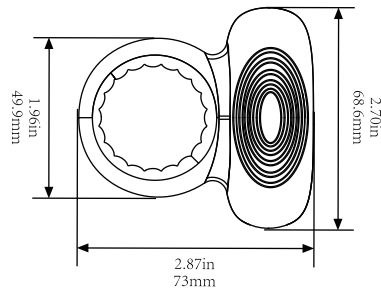

Cock Ring

User Manual

Specifications

Material	Silicone + ABS
Size	2.87*2.7*1.0 in
Net Weight	48.3g
Waterproof	IPX6
Working Frequency	10 frequencies
Working Time	About 35 mins
Noise	< 50db

Button Introduction

- Press the "⊕" button for 3s to turn round head on/off, press again to change the frequencies, 10 frequencies change cyclically.

How to Charge

- ⊕ is a waterproof charging hole;
- Please use the charging cable included and insert into the charging hole, While the indicator on, the button flashes, the device starts charging.
- It takes 40 minutes to fully charge for 35minutes non-stop-play. When fully charged, the indicator stops flash.