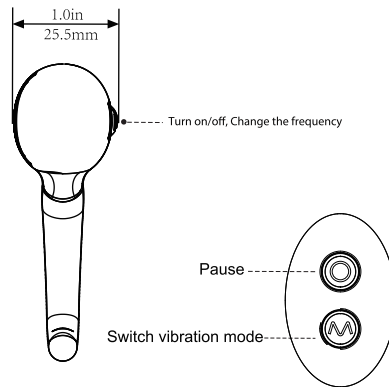

Cock Ring

User Manual

Specifications

Material	Silicone + ABS
Size	2.87*2.7*1.0 in
Net Weight	48.3g
Waterproof	IPX6
Working Frequency	10 frequencies
Working Time	About 35 mins
Noise	< 50db

Button Introduction

- Press the "⊕" button for 3s to turn round head on/off, press again to change the frequencies, 10 frequencies change cyclically.

How to Charge

- ⊕ is a waterproof charging hole;
- Please use the charging cable included and insert into the charging hole, While the indicator on, the button flashes, the device starts charging.
- It takes 40 minutes to fully charge for 35minutes non-stop-play. When fully charged, the indicator stops flash.