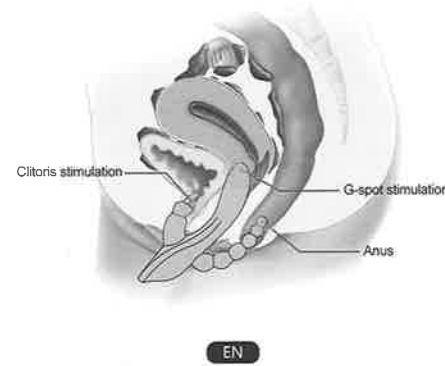

Specifications

Model number:21626
Category : Vibrating rod
Material: Medical silicone+non-toxic ABS
Battery: Rechargeable battery 500mAh
Size: 208*34mm
Motor: 2
Vibration Mode: 3 speeds, 4 frequencies
Max noise: <50db
Color: Purple, pink

How to charge

Product size

Use diagram

How to use

1. please charge for 2 hours before use
2. It will be better if use this product with lubricant
3. Long press Ⓞ for 3 seconds to turn on, short press Ⓞ to change the vibration, in total 3 speeds and 4 frequencies, Long press Ⓞ for 3 seconds to turn off after enjoying.