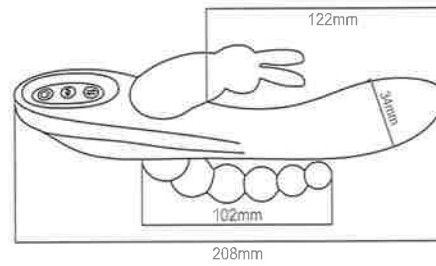

Product size