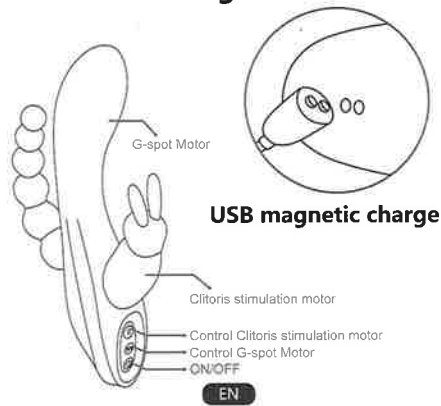

Specifications

Model number:21626
Category : Vibrating rod
Material: Medical silicone+non-toxic ABS
Battery: Rechargeable battery 500mAh
Size: 208*34mm
Motor: 2
Vibration Mode: 3 speeds, 4 frequencies
Max noise: <50db
Color: Purple, pink

How to charge

Product size

Use diagram

How to use

1. please charge for 2 hours before use
2. It will be better if use this product with lubricant
3. Long press Ⓞ for 3 seconds to turn on, short press Ⓞ to change the vibration, in total 3 speeds and 4 frequencies, Long press Ⓞ for 3 seconds to turn off after enjoying.